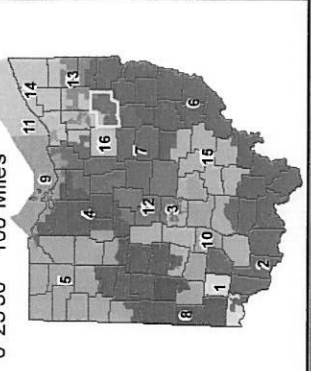

Legal Disclaimer: Public information data is furnished by the Stark County Auditor's Office, and must be accepted and used by the recipient with the understanding that the Stark County Auditor's Office makes no warranties, expressed or implied, concerning the accuracy, completeness, reliability, or suitability of this data. Furthermore, the Stark County Auditor's Office assumes no liability whatsoever associated with the use or misuse of such data. Source: Stark County Auditor's GIS Department 330-451-7193 www.auditor.co.stark.oh.us Projection: State Plane Ohio North NAD 1983ft. Joe Guzi 2/27/12