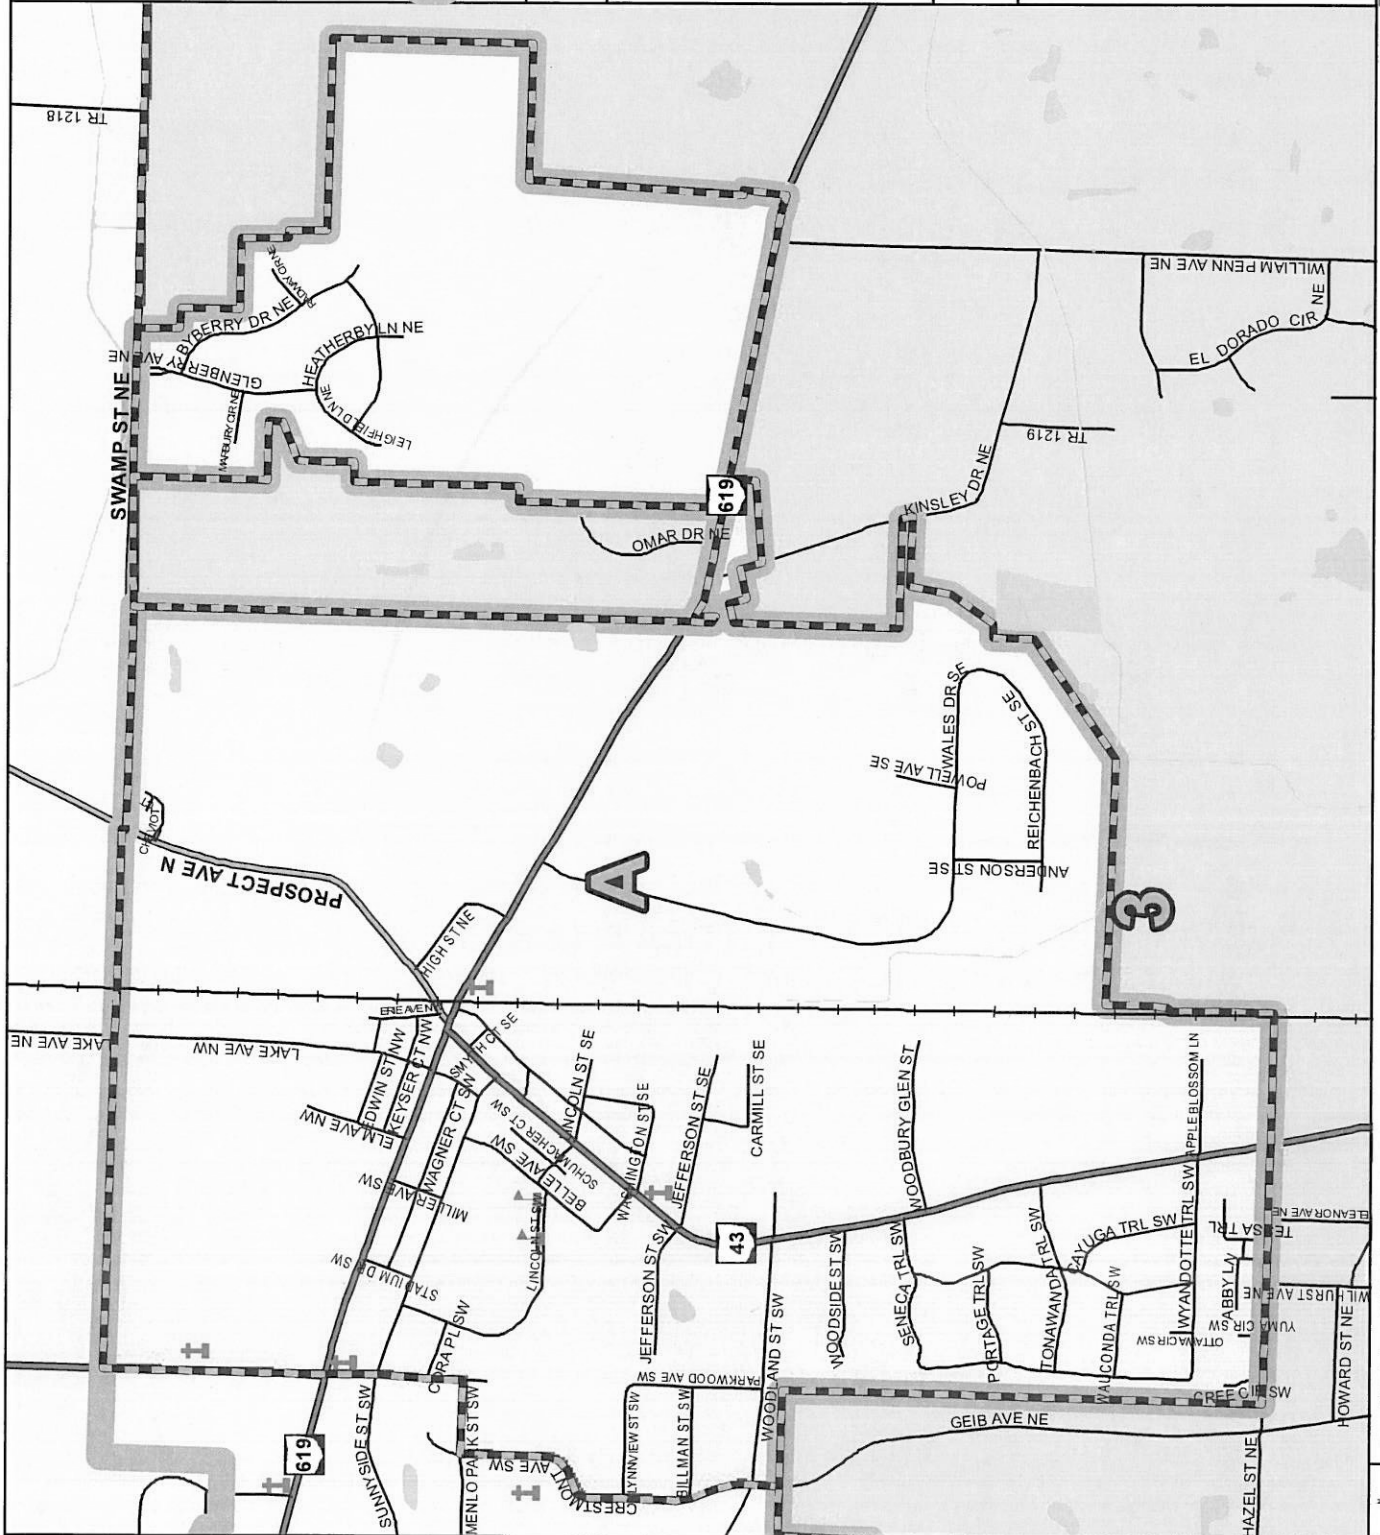

Legal Disclaimer: Public information data is furnished by the Stark County Auditor's Office, and must be accepted and used by the recipient with the understanding that the Stark County Auditor's Office makes no warranties, expressed or implied, concerning the accuracy, completeness, reliability, or suitability of this data. Furthermore, the Stark County Auditor's Office assumes no liability whatsoever associated with the use or misuse of such data. Source: Stark County Auditor's GIS Department 330-451-7193 www.auditor.co.stark.oh.us Projection: State Plane Ohio North NAD 1983ft. Joe Guzi 2/27/12